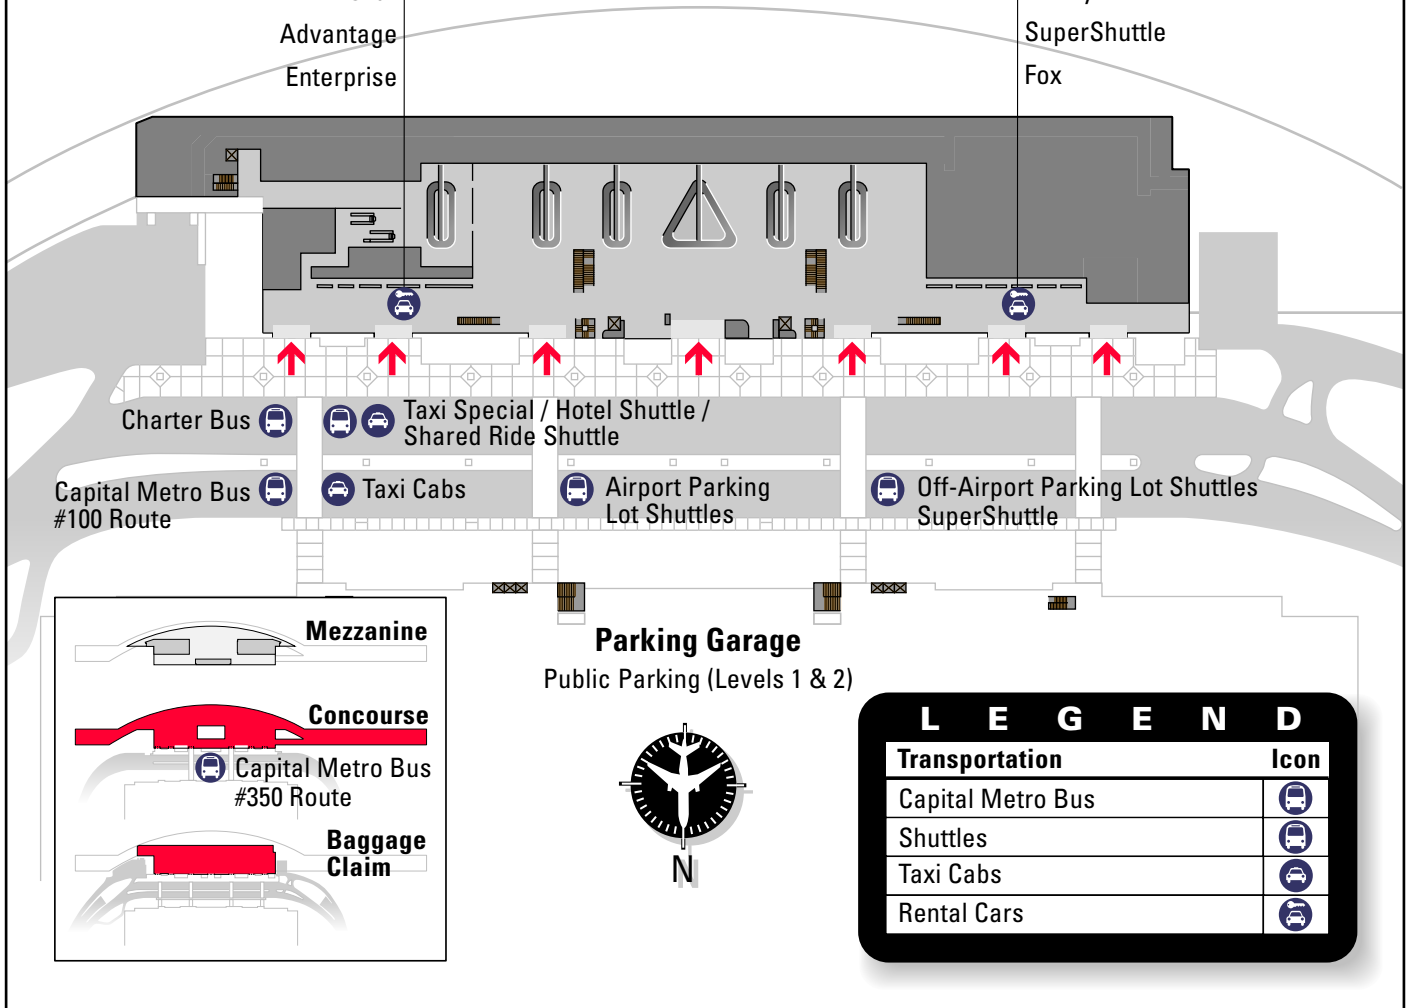

BAGGAGE CLAIM

Transportation

Rental Cars

Hertz
Avis
Dollar
Advantage
Enterprise

Rental Cars

Alamo/National
Budget
Thrifty
SuperShuttle
Fox

Charter Bus

Taxi Special / Hotel Shuttle /
Shared Ride Shuttle

Capital Metro Bus
#100 Route

Taxi Cabs

Airport Parking
Lot Shuttles

Off-Airport Parking Lot Shuttles
SuperShuttle

Mezzanine

Concourse

Capital Metro Bus
#350 Route

Baggage
Claim

Parking Garage

Public Parking (Levels 1 & 2)

LEGEND

Transportation	Icon
Capital Metro Bus	
Shuttles	
Taxi Cabs	
Rental Cars	