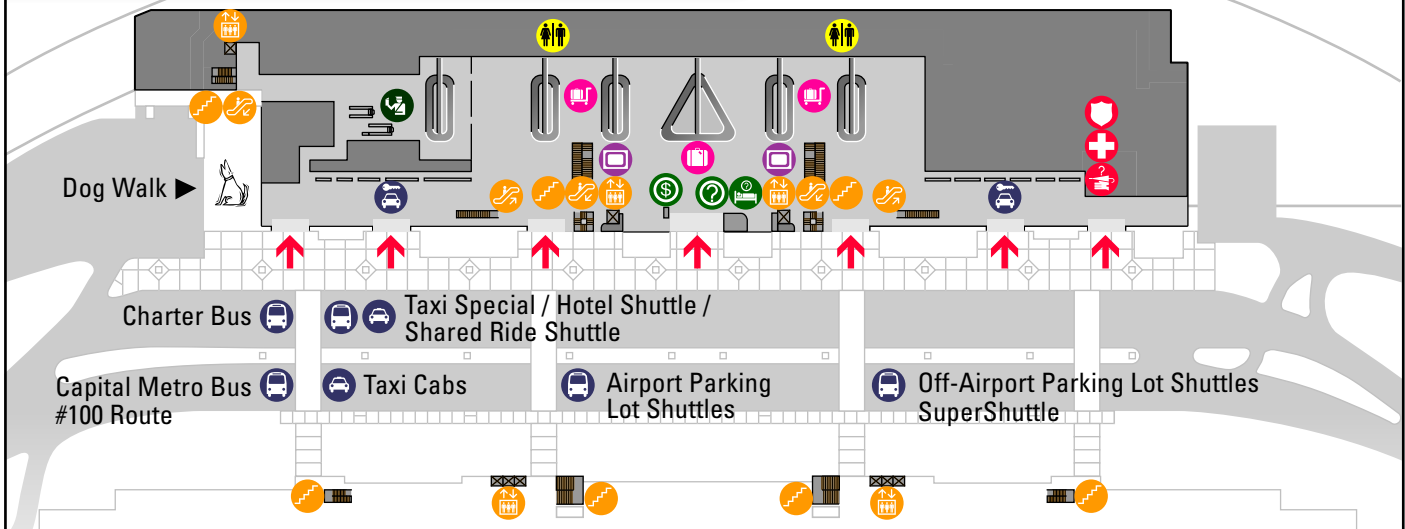

## Parking Garage

Public Parking ( Levels 1 & 2 )

L E G E N D			
General Information		Transportation	
Entrance & Exit	↑	Capital Metro Bus / Shuttles	🚌
Restrooms	🚻	Taxi Cabs	🚗
Elevators	🛗	Rental Cars	🚗
Escalators	🏃	<b>Services</b>	<b>Icon</b>
Stairs	🏃	Visitors' Information Center	🗺️
Federal Inspection Services	🛂	Courtesy Reservation Center	📞
Lost & Found	📁	ATMs	💰
First Aid	🏥	<b>Ticket &amp; Baggage</b>	<b>Icon</b>
Police	👮	Baggage Claim	🧳
Flight Information	📺	Baggage Carts	🛒