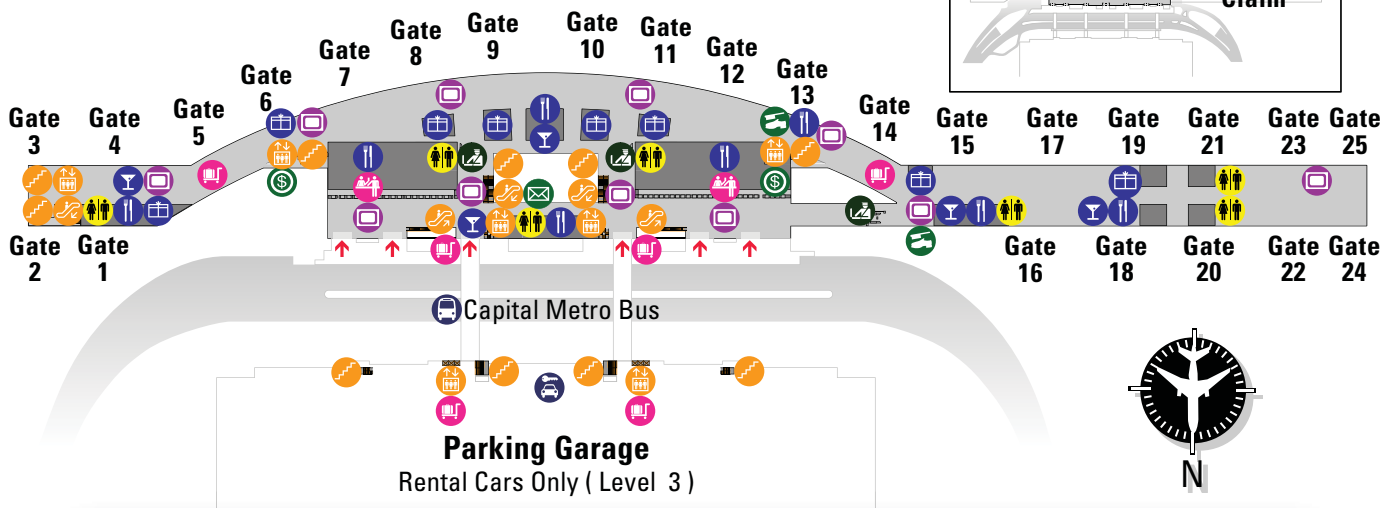

CONCOURSE

L E G E N D

General Information	Icon	Retail/Food/Bars	Icon	Airlines	Gates
Entrance & Exit	↑	Retail Stores	🛍️	ExpressJet Airlines	1 & 4
Restrooms	🚻	Restaurants	🍽️	Aeromexico	2
Elevators	🛗	Cocktail Lounges	🍸	Northwest Airlines	3
Escalators	🚶	Ticket & Baggage		Delta Air Lines	5 & 6
Stairs	🪜	Ticket Counters	🎫	Southwest Airlines	7-12
Security	🛡️	Baggage Carts	🛒	American Airlines	13-15, 17 & 25
Flight Information	📺	Services		Continental Airlines	16, 18 & 22
Transportation		Shoe Shine Booths	👞	JetBlue Airways	19
Capital Metro Bus	🚌	ATMs	💰	US Airways	20
Rental Cars	🚗	Postal Box & Stamps	✉️	United Airlines & United Express	21 & 23
				Frontier Airlines	24
				Midwest Airlines	24