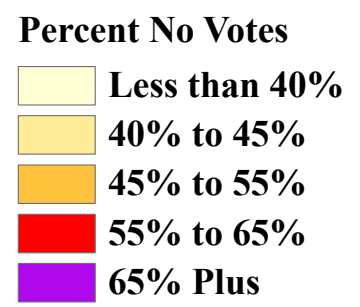

Single Member Districts Proposition

Percent of Voters Who Voted Against Proposition 3, by Precinct, City of Austin.

May 4, 2002 **Against = 58%, For = 42%**

Map produced by: Ryan Robinson, City Demographer, Department of Planning, City of Austin, February 2009.