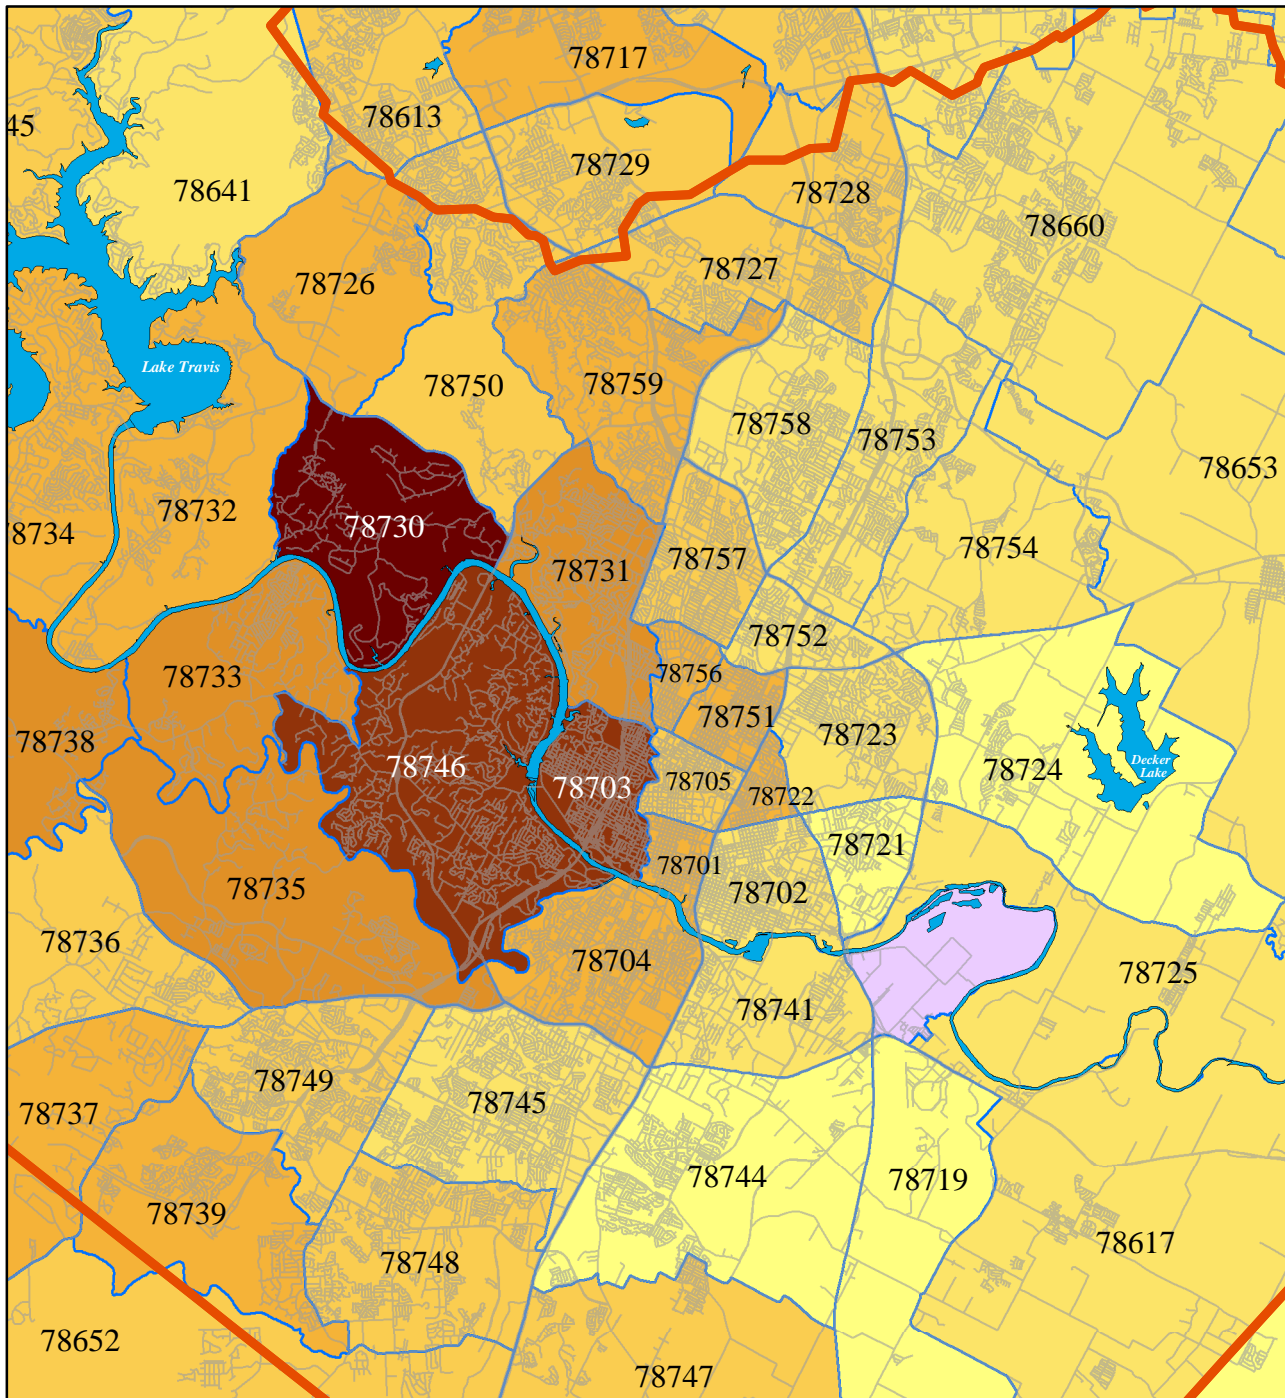

Existing Home Sales

Median Sales Price by ZIP Code of Existing Single Family Structures, Urban View

Sales Events from June 2005
through June 2006; MLS Data

Median Sales Price