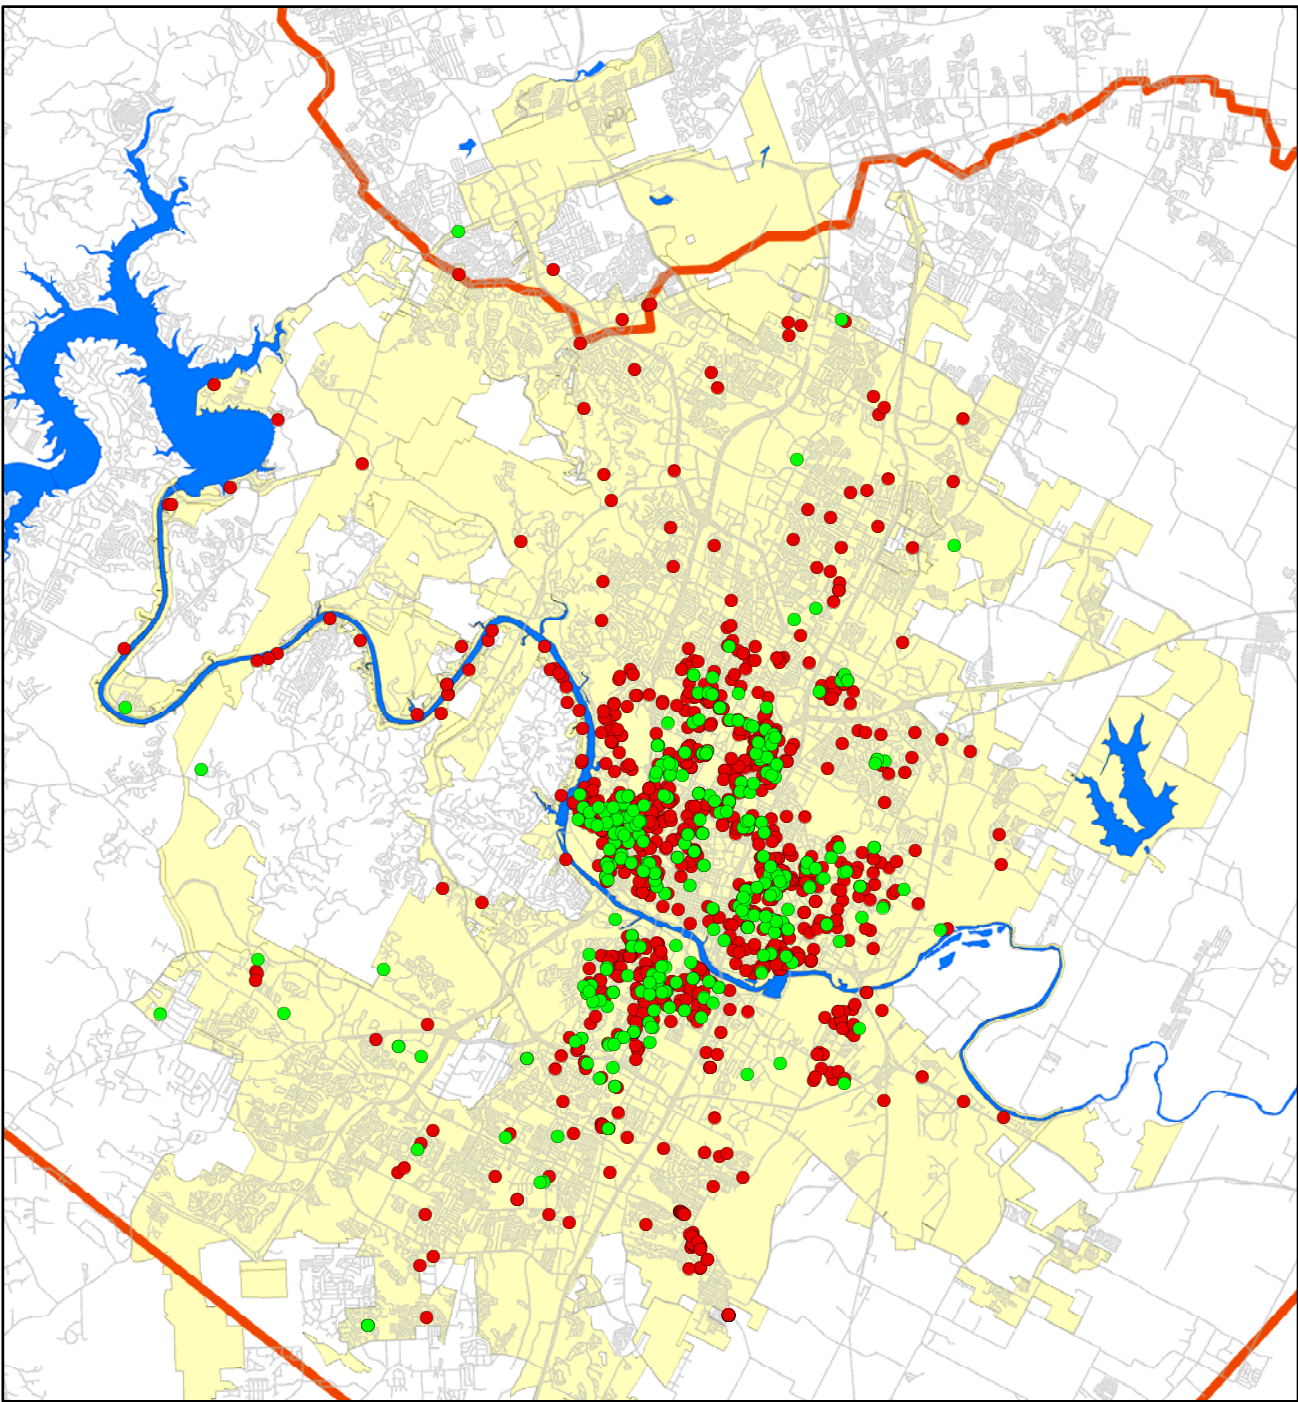

# Demolitions and Move-offs

Permits Issued Since: 01/01/2000  
by the City of Austin

## Legend

- Move-off
- Demolitions

0 0.450.9 1.8 2.7 3.6 Miles