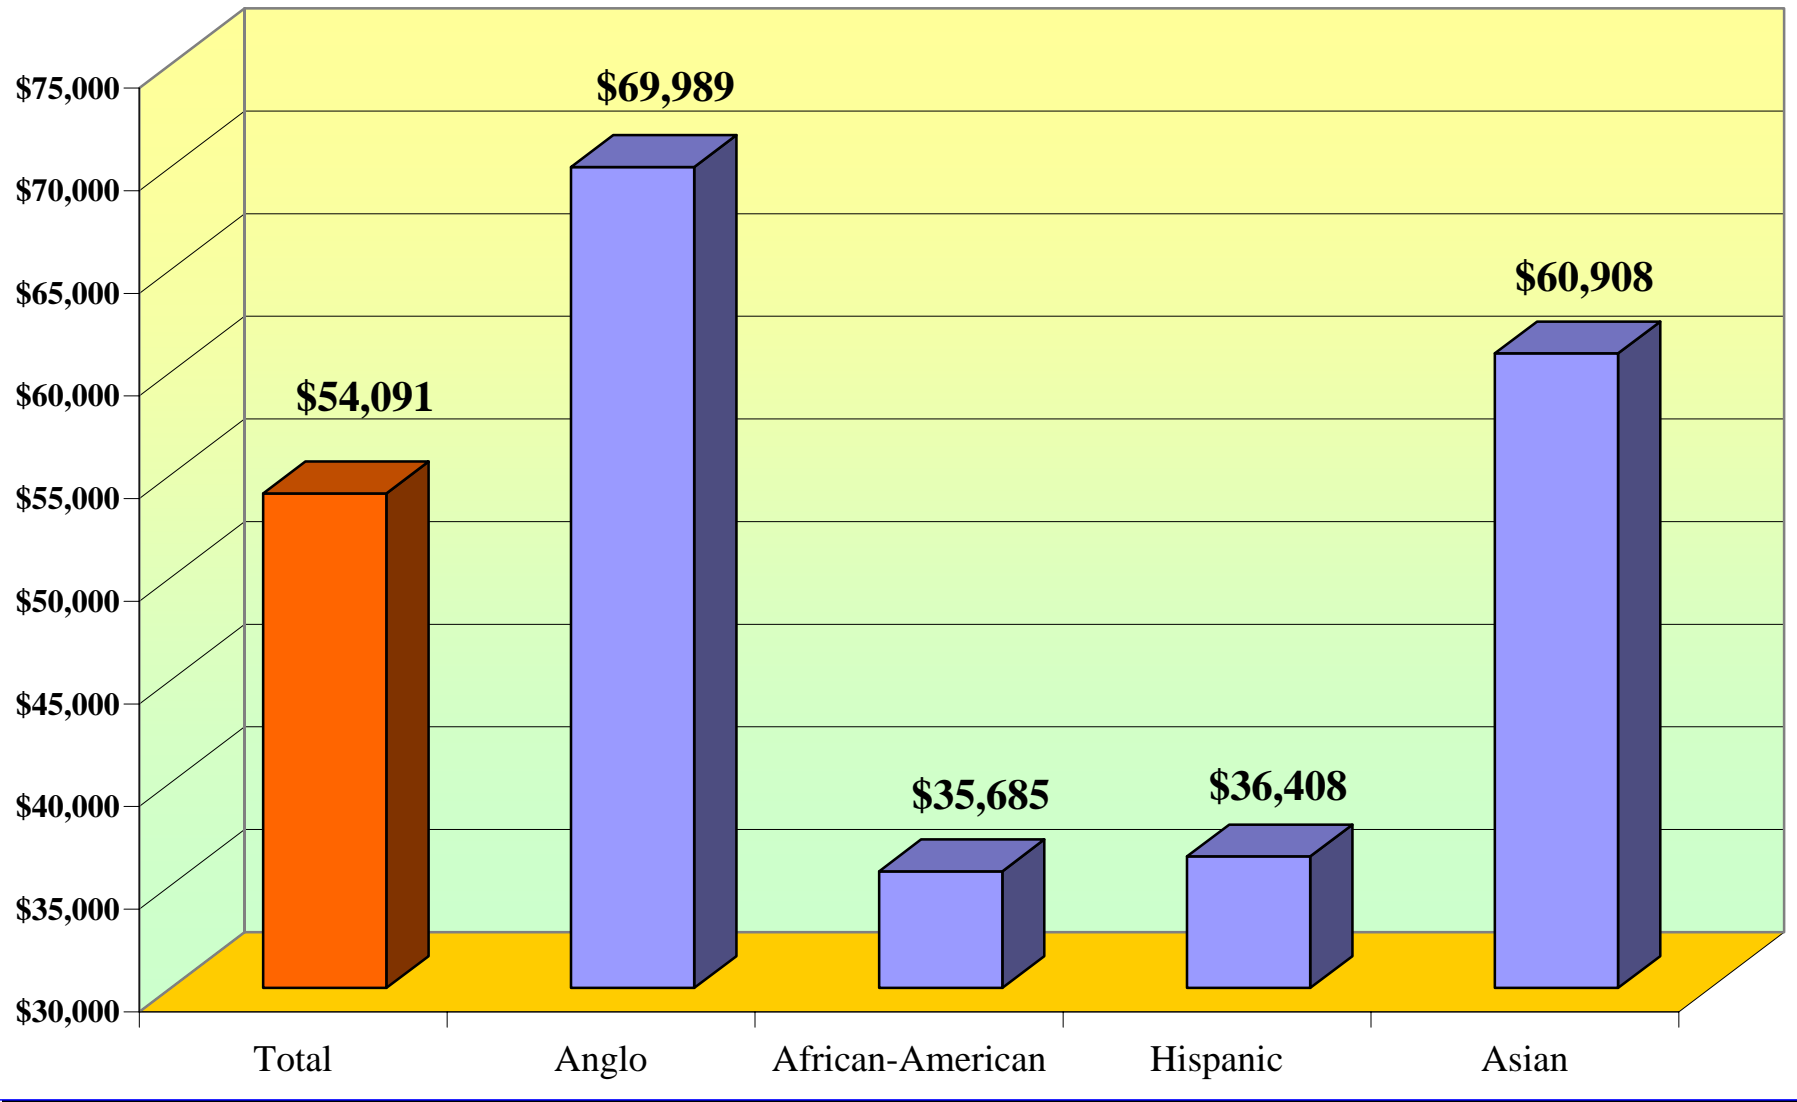

Median Family Income by Ethnicity

SOURCE: Census 2000, SF3 Dataset, Tables P155A through P155H.
Data are for the City of Austin, Texas.