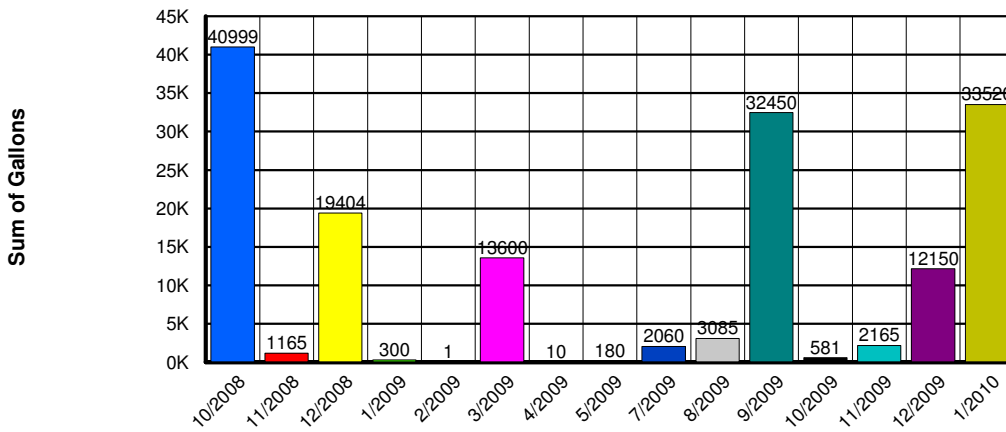

Sanitary Sewer Overflows - City of Austin, Texas
October 1, 2008 to January 31, 2010
(Monthly Roll Up)

2/3/10 6:39 am

Total Sanitary Sewer Overflows (Grease) 71

(Based on Problem Date/Time on SR)

Sanitary Sewer Overflows (SSOs)

Costs for Grease SSOs

SSO Incidents - Grease

Repeat vs. Not-Repeat

Overflow (Gallons) - Grease SSOs

Emitting Component- Grease SSOs