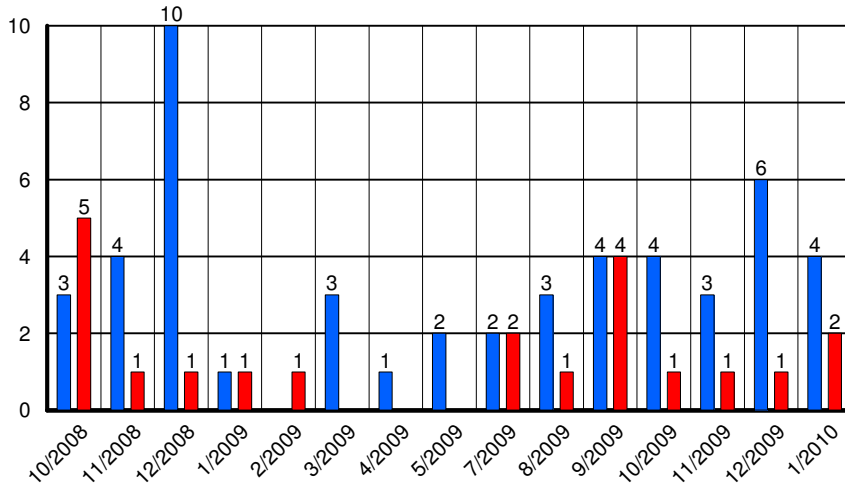

SSO Incidents - Grease

Repeat vs. Not-Repeat