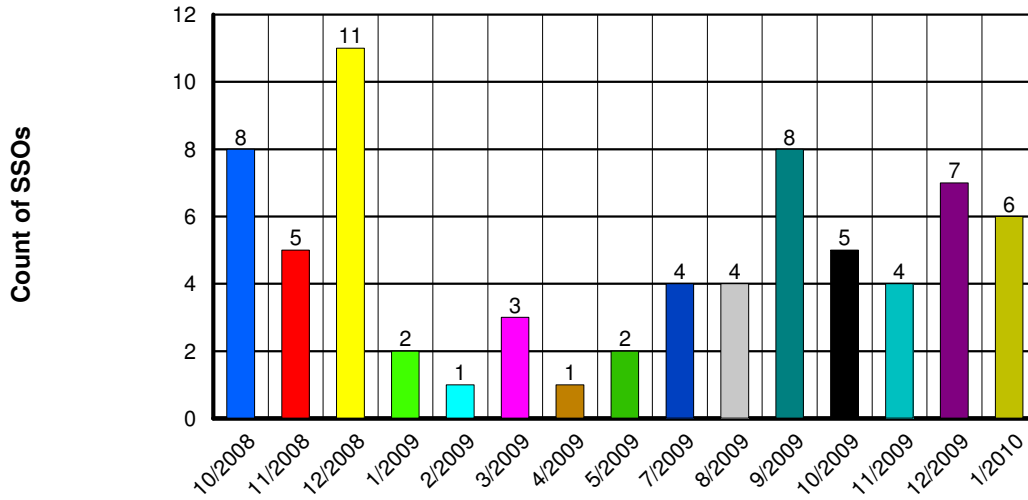

Sanitary Sewer Overflows - City of Austin, Texas
October 1, 2008 to January 31, 2010
(Monthly Roll Up)

2/3/10 6:39 am

Total Sanitary Sewer Overflows (Grease) 71

(Based on Problem Date/Time on SR)

Sanitary Sewer Overflows (SSOs)

Costs for Grease SSOs

SSO Incidents - Grease

Repeat vs. Not-Repeat

Overflow (Gallons) - Grease SSOs

Emitting Component- Grease SSOs