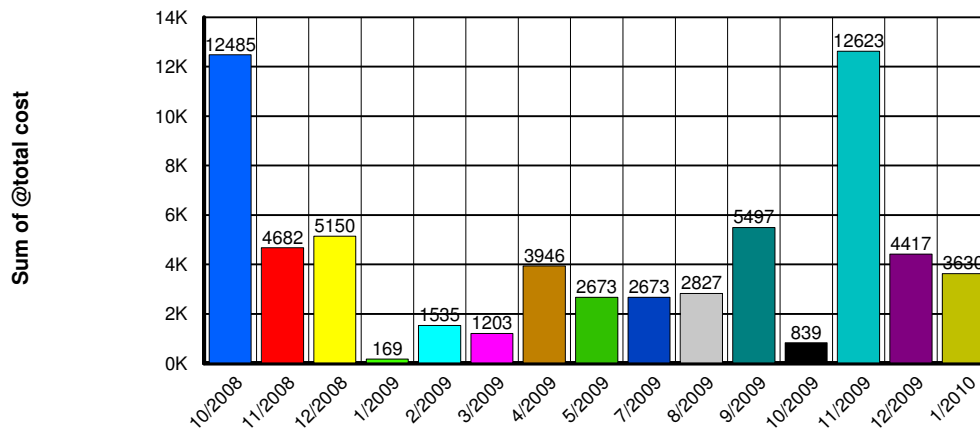

Sanitary Sewer Overflows - City of Austin, Texas
October 1, 2008 to January 31, 2010
(Monthly Roll Up)

2/3/10 6:39 am

Total Sanitary Sewer Overflows (Grease) 71

(Based on Problem Date/Time on SR)

Sanitary Sewer Overflows (SSOs)

Costs for Grease SSOs

SSO Incidents - Grease

Repeat vs. Not-Repeat

Overflow (Gallons) - Grease SSOs

Emitting Component- Grease SSOs